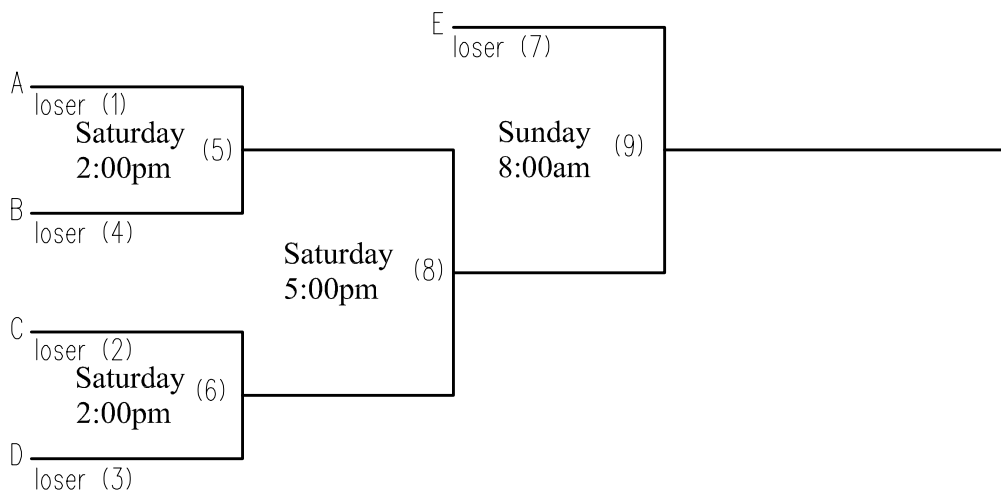

RESURRECTION BRACKET