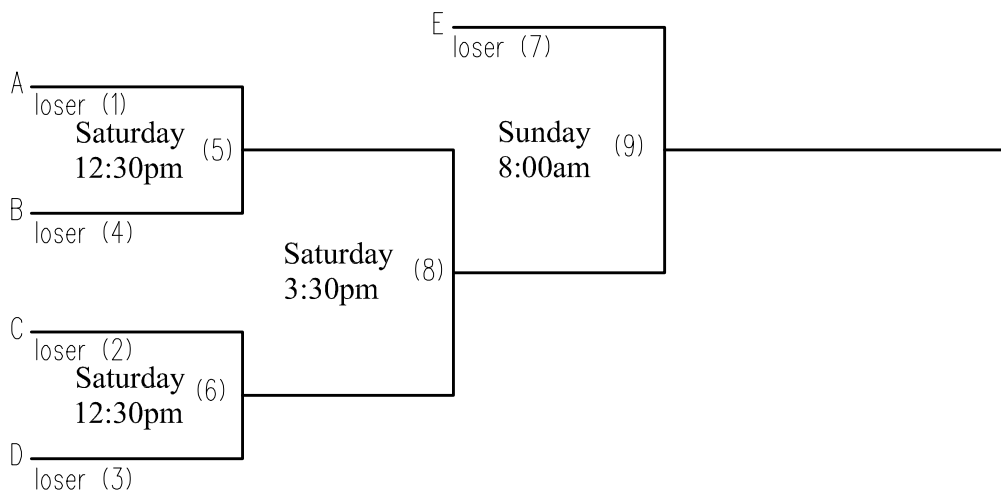

RESURRECTION BRACKET