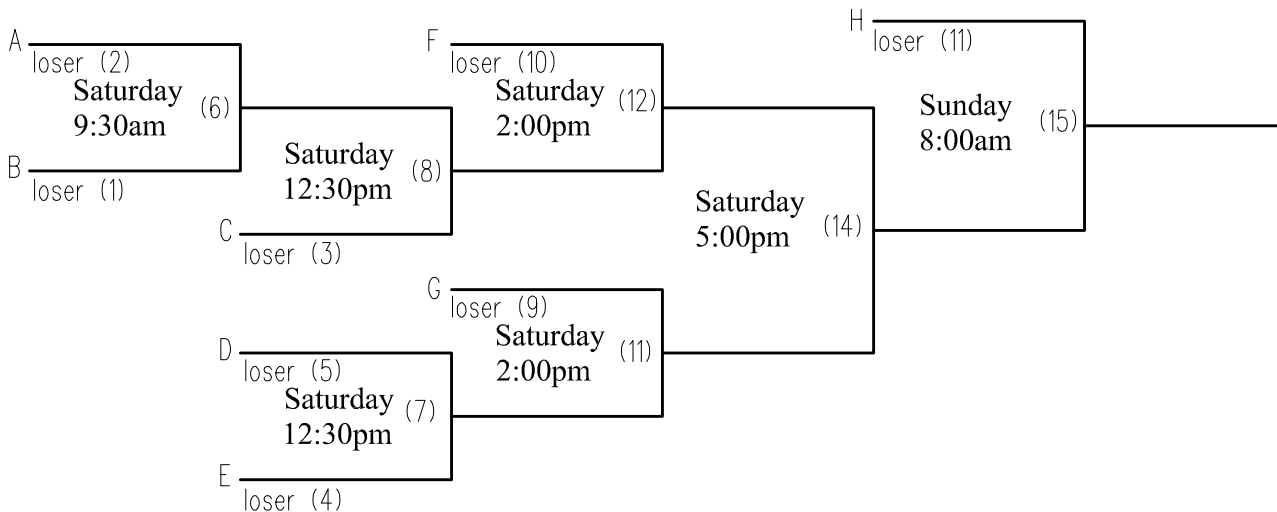

RESURRECTION BRACKET