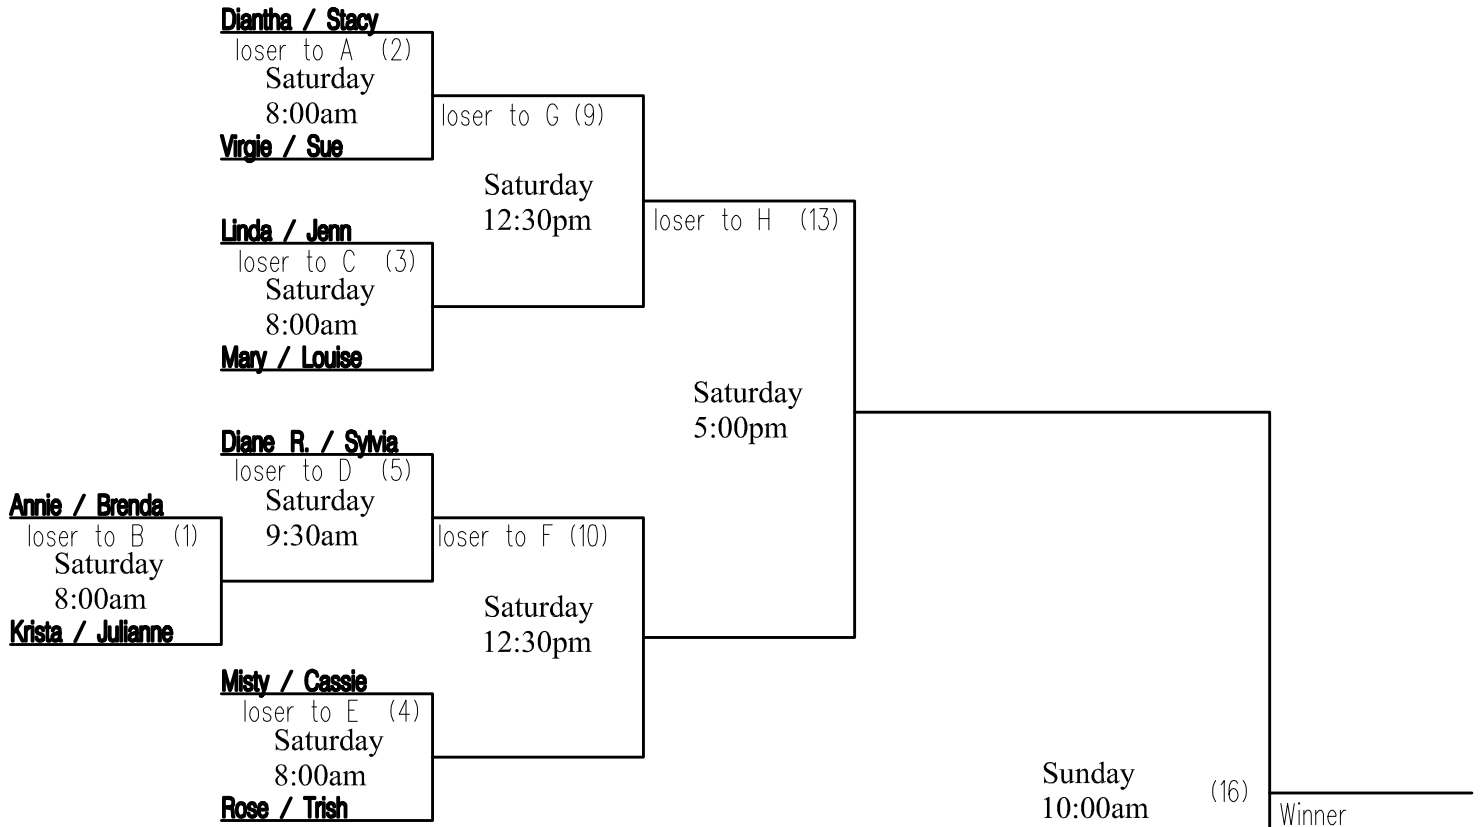

2015 - VALLEY MEMORIAL TENNIS - TOURNAMENT

June 26th - June 28th at Valley High School

3.5 WOMEN: