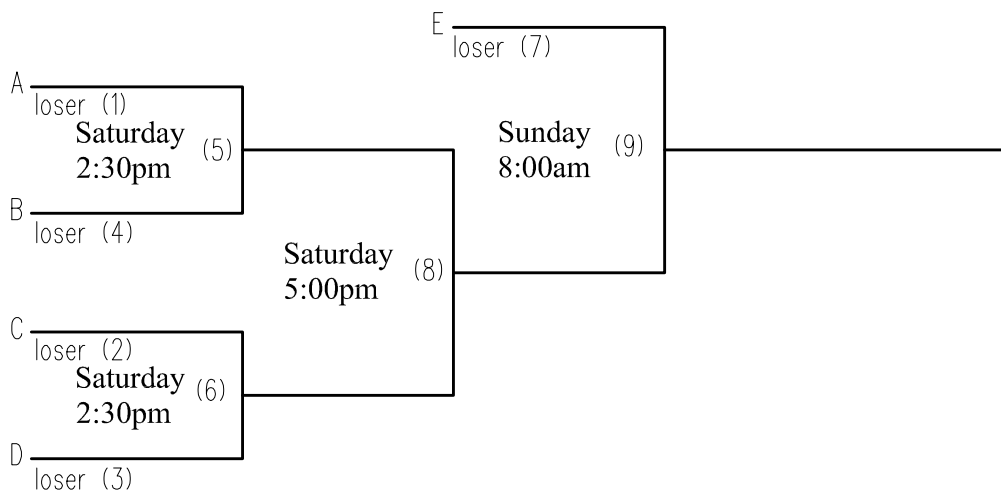

RESURRECTION BRACKET